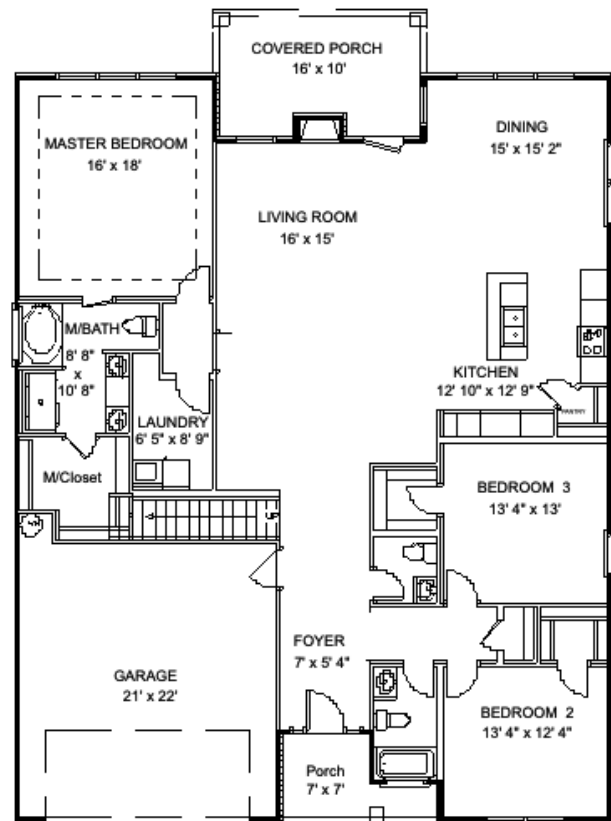

# THE TUGALOO

2164 SQ FT

3 BDRM  
2 1/2 BATH

OPT. BONUS ROOM  
16' x 17' 3"

1st FLOOR