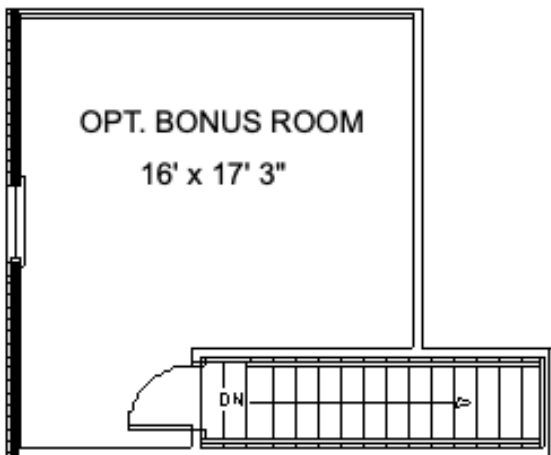

# THE TUGALOO

2164 SQ FT

3 BDRM  
2 1/2 BATH

OPT. BONUS ROOM  
16' x 17' 3"

1st FLOOR