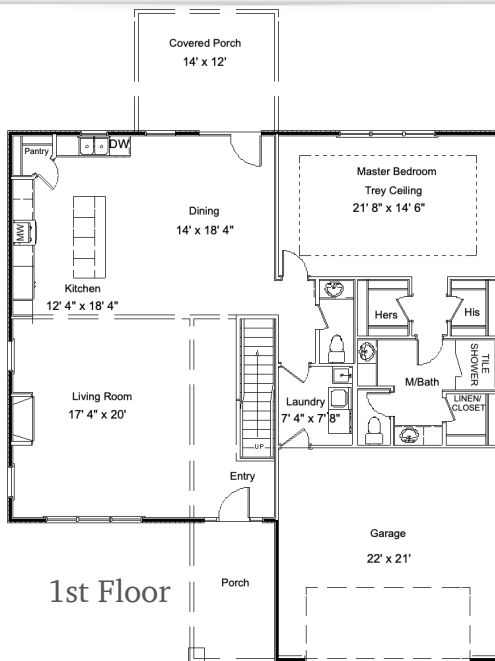

THE SANTEE

**3 BDRM
2 1/2 BATH**

2746 SQ FT

NOTE: PRICES, SPECIFICATIONS, MATERIALS AND DIMENSIONS ARE APPROXIMATE AND SUBJECT TO CHANGE WITHOUT NOTICE. RENDERING ABOVE IS FOR MARKETING PURPOSES. CONTACT BUILDER FOR EXTERIOR MATERIALS AND LANDSCAPING SPECIFICATIONS.