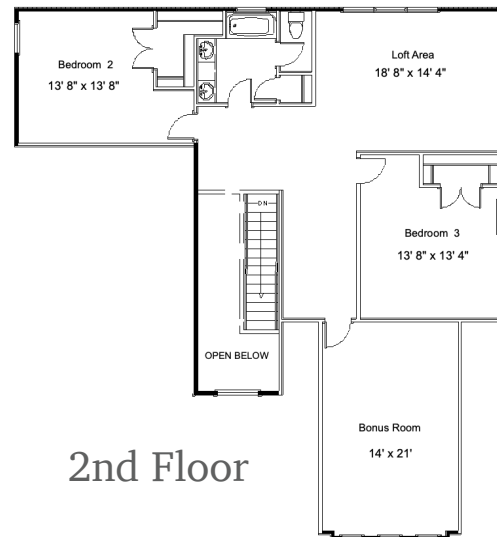

THE SANTEE

**3 BDRM
2 1/2 BATH**

2746 SQ FT

NOTE: PRICES, SPECIFICATIONS, MATERIALS AND DIMENSIONS ARE APPROXIMATE AND SUBJECT TO CHANGE WITHOUT NOTICE. RENDERING ABOVE IS FOR MARKETING PURPOSES. CONTACT BUILDER FOR EXTERIOR MATERIALS AND LANDSCAPING SPECIFICATIONS.