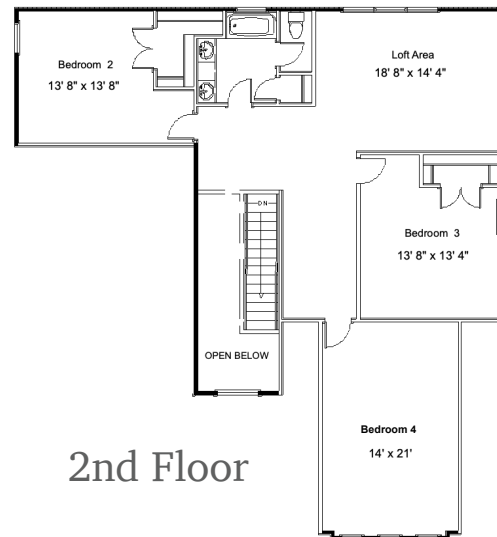

# THE SANTEE

**4 BDRM  
2 1/2 BATH**

**3,293 SQ FT**

NOTE: PRICES, SPECIFICATIONS, MATERIALS AND DIMENSIONS ARE APPROXIMATE AND SUBJECT TO CHANGE WITHOUT NOTICE. RENDERING ABOVE IS FOR MARKETING PURPOSES. CONTACT BUILDER FOR EXTERIOR MATERIALS AND LANDSCAPING SPECIFICATIONS.