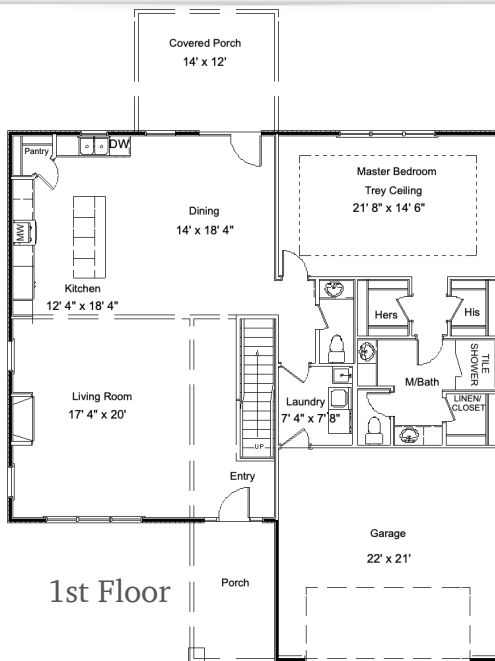

# THE SANTEE

**4 BDRM  
2 1/2 BATH**

**3,293 SQ FT**

NOTE: PRICES, SPECIFICATIONS, MATERIALS AND DIMENSIONS ARE APPROXIMATE AND SUBJECT TO CHANGE WITHOUT NOTICE. RENDERING ABOVE IS FOR MARKETING PURPOSES. CONTACT BUILDER FOR EXTERIOR MATERIALS AND LANDSCAPING SPECIFICATIONS.