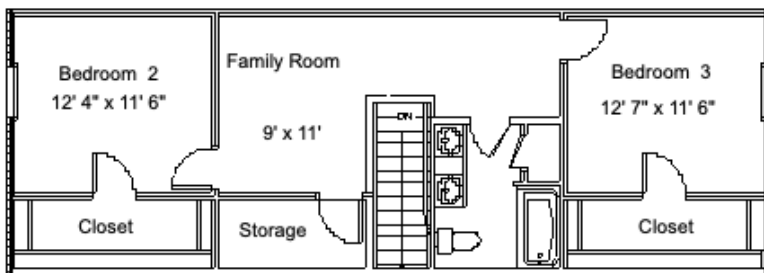

THE REEDY

2287 SQ FT

**3 BDRM
3 BATH**

2nd FLOOR

1st FLOOR