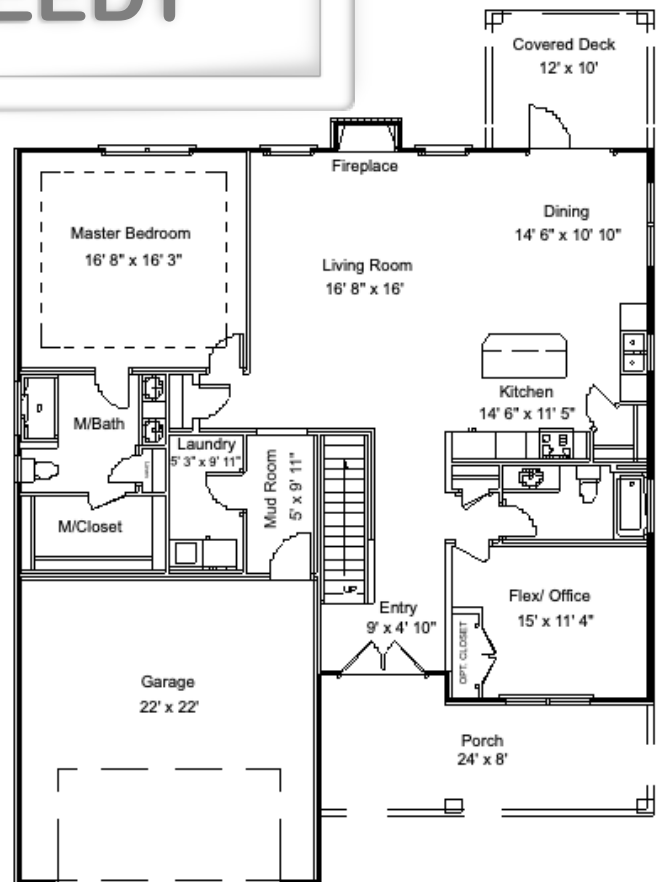

THE REEDY

2287 SQ FT

**3 BDRM
3 BATH**

2nd FLOOR

1st FLOOR