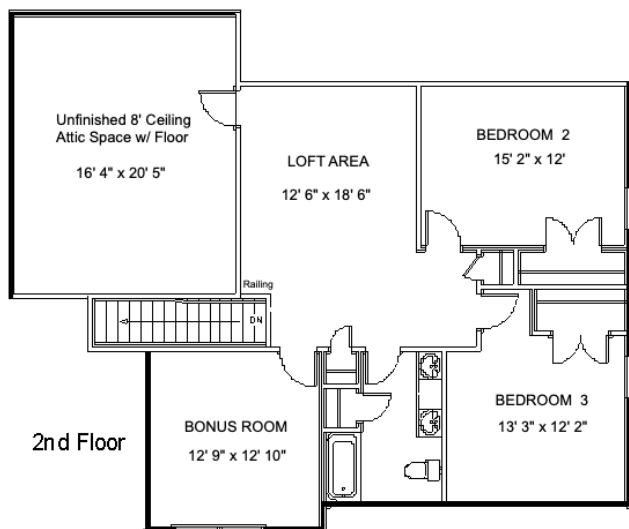

THE JOCASSEE

**3 BDRM
2 1/2 BATH**

2432 SQ FT

NOTE: PRICES, SPECIFICATIONS, MATERIALS AND DIMENSIONS ARE APPROXIMATE AND SUBJECT TO CHANGE WITHOUT NOTICE. RENDERING ABOVE IS FOR MARKETING PURPOSES. CONTACT BUILDER FOR EXTERIOR MATERIALS AND LANDSCAPING SPECIFICATIONS.