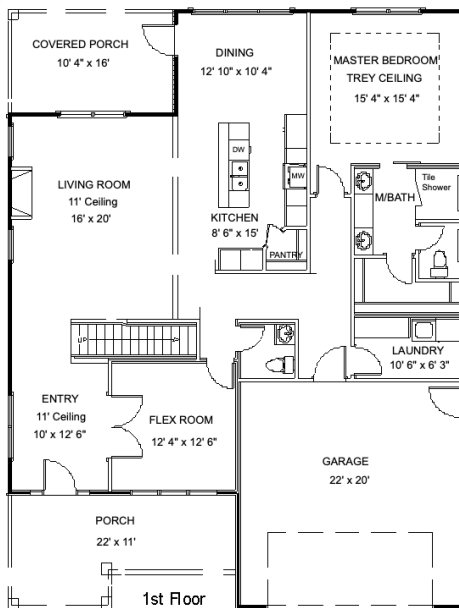

THE JOCASSEE

**3 BDRM
2 1/2 BATH**

2432 SQ FT

NOTE: PRICES, SPECIFICATIONS, MATERIALS AND DIMENSIONS ARE APPROXIMATE AND SUBJECT TO CHANGE WITHOUT NOTICE. RENDERING ABOVE IS FOR MARKETING PURPOSES. CONTACT BUILDER FOR EXTERIOR MATERIALS AND LANDSCAPING SPECIFICATIONS.