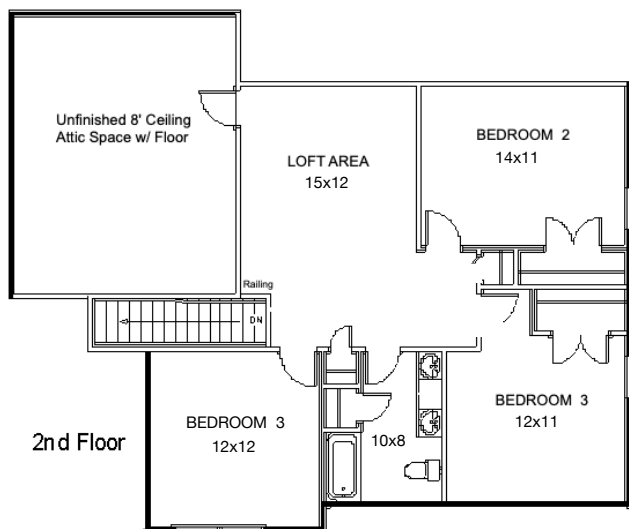

THE JOCASSEE

**3 BDRM
2 1/2 BATH**

2,640 SQ FT

NOTE: PRICES, SPECIFICATIONS, MATERIALS AND DIMENSIONS ARE APPROXIMATE AND SUBJECT TO CHANGE WITHOUT NOTICE. RENDERING ABOVE IS FOR MARKETING PURPOSES. CONTACT BUILDER FOR EXTERIOR MATERIALS AND LANDSCAPING SPECIFICATIONS.