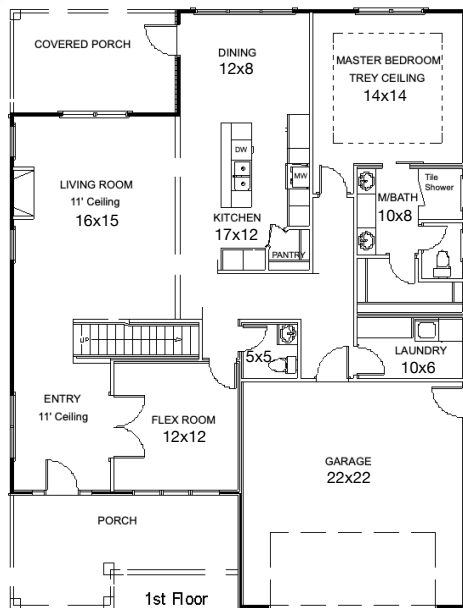

THE JOCASSEE

**3 BDRM
2 1/2 BATH**

2,640 SQ FT

NOTE: PRICES, SPECIFICATIONS, MATERIALS AND DIMENSIONS ARE APPROXIMATE AND SUBJECT TO CHANGE WITHOUT NOTICE. RENDERING ABOVE IS FOR MARKETING PURPOSES. CONTACT BUILDER FOR EXTERIOR MATERIALS AND LANDSCAPING SPECIFICATIONS.